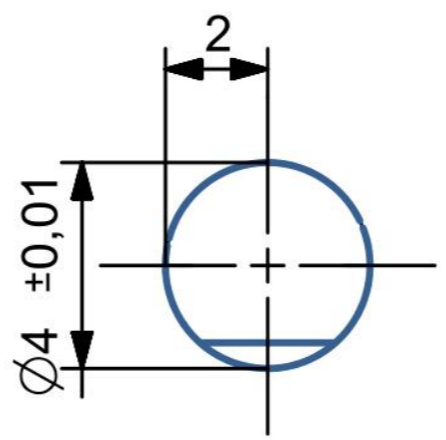

1 2 3 4 5 6 7 8

A  
B  
C  
D  
E  
F

D 字型轴尺寸  
比例 5 : 1

ALL DIMENSIONS IN MM

		TITLE	
		编码器 IP54-BRT25-4mm轴 RT1(侧出)	
FIRST ISSUED		SIZE	DRG NO.
DRAWN BY		A3	
CHECKED BY		SCALE 1:1	
APPROVED BY		SHEET 1 OF 1	
		A3	