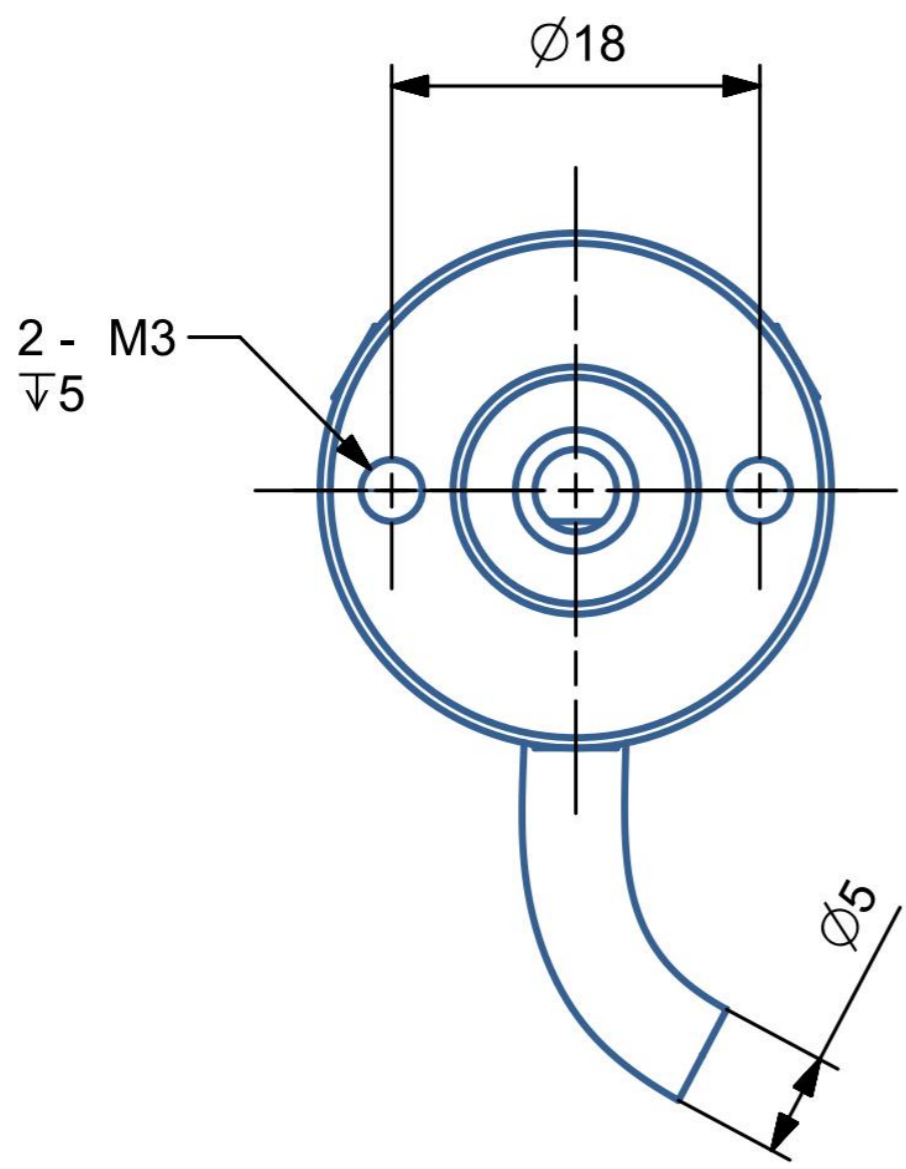

1 2 3 4 5 6 7 8

A  
B  
C  
D  
E  
F

D 字型轴尺寸  
比例 5 : 1

ALL DIMENSIONS IN MM

		TITLE	
		编码器 IP54-BRT25-4mm轴 RT1(侧出)	
FIRST ISSUED		SIZE	DRG NO.
DRAWN BY		A3	
CHECKED BY		SCALE 1:1	
APPROVED BY		SHEET 1 OF 1	
		A3	