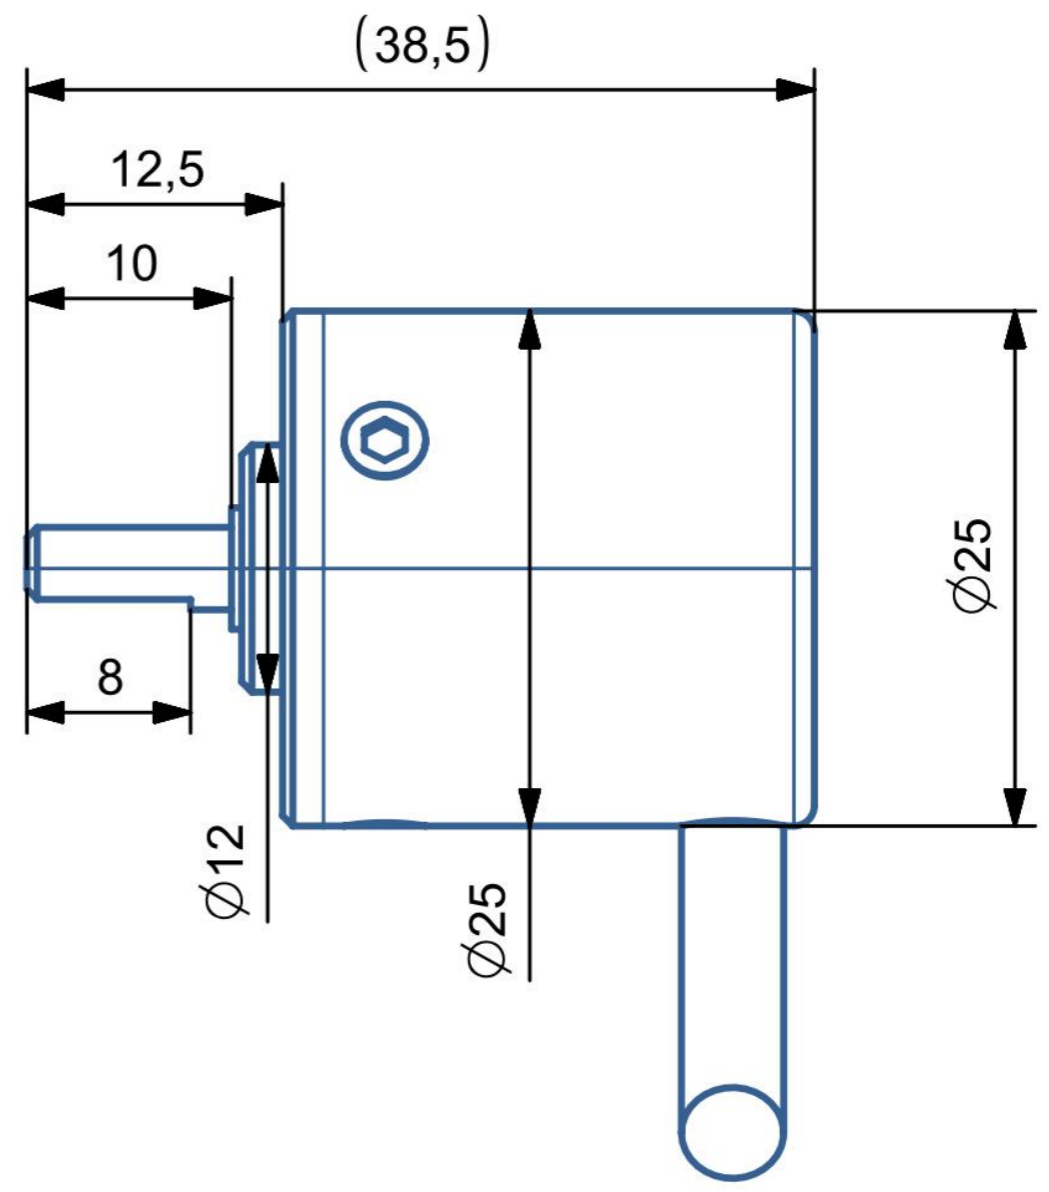

1 2 3 4 5 6 7 8

A  
B  
C  
D  
E  
F

D 字型轴尺寸  
比例 5 : 1

ALL DIMENSIONS IN MM

		TITLE	
		编码器 IP54-BRT25-4mm轴 RT1(侧出)	
FIRST ISSUED		SIZE	DRG NO.
DRAWN BY		A3	
CHECKED BY		SCALE 1:1	
APPROVED BY		SHEET 1 OF 1	
		A3	